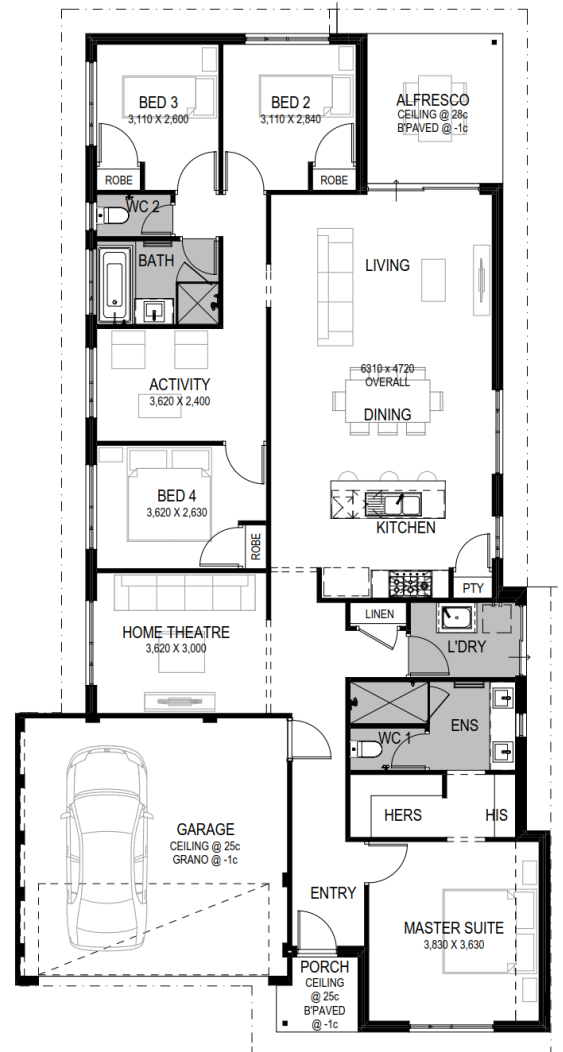

# Where Dreams Come Home

Lifestyle Family Retreat  
From **\$455,900\***

 Lot 1407 Swaledale Parade, Springtime, Haynes

4

2

2

12.5m

375m<sup>2</sup>

## Our exclusive package includes:

-  Fujitsu Ducted Air Conditioning
-  High Ceiling's in Living, Dining and Kitchen
-  Full Flooring Package
-  Smeg Appliance
-  20mm Essastone Benchtops throughout
-  ABC Blinds Package
-  Choice of Colorbond, Shingle Tiles or Tiles
-  Separate Kids Activity Area
-  Glamorous Master Suit
-  Huge "his and hers" WIRs