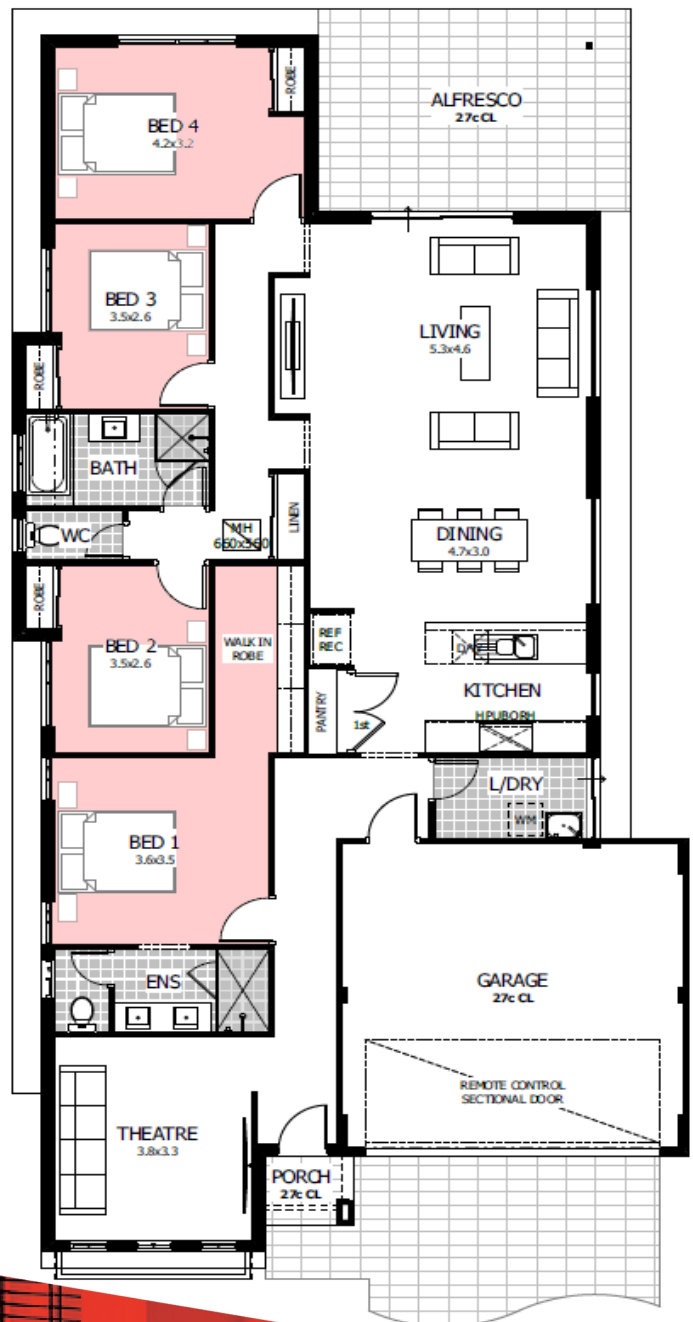

 4
  2
  2
 Roosevelt

\$413,490

HAYNES | Springtime Riverside
 Lot 1365 Altay Street

LOT SIZE | HOUSE AREA
 375m² | 228m²

- 
SPECIAL FEATURES
- 900mm Stainless steel appliances and 20mm Caesarstone benchtops
 - LED downlights throughout
 - Master bedroom with fully appointed ensuite and walk-in-robe recess
 - Mirrored sliding doors to robes
 - Glass pivot screen doors to showers
 - Quality floor coverings and blinds
 - 25 year structural guarantee
 - Fixed site costs